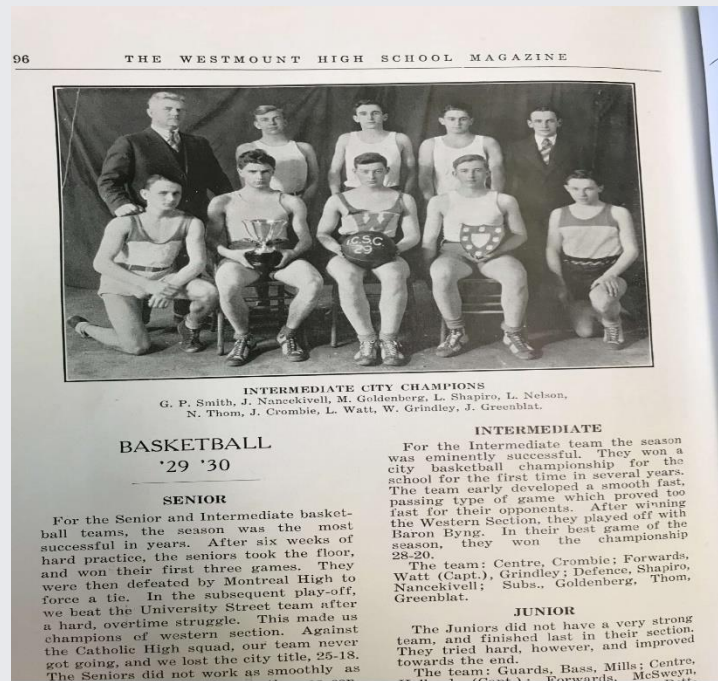

WILLIAM EDWARD GRINDLEY NOV.28 1913- SEP.4 1943

Growing Up As William E.Grindley

William, also known as Bill was born in 1913 on November 28. He was born in Westmount, Quebec. His father was Edward William Grindley, and his mom's name was Ethel Bray. His father was a pharmacist at the time it was called a druggist. He grew up in a Protestant house. William was not an only child, he had a twin sister Ethel Margret Grindley. They both went to Westmount High School.

School Life

William went to Westmount High School with his sister Ethel, and it's where they both graduated in 1930. William was a part of the Westmount High family. He played for many of the sports teams. Such as the hockey team, and basketball team. After graduating in 1930 he went straight to McGill University. He attended McGill University from 1930 until 1937. During his time at McGill he received a Bachelor of Commerce, and with that he went on to become an accountant.